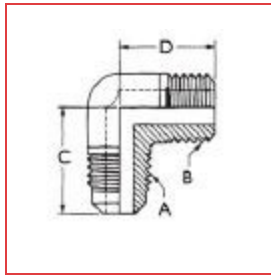

ITEM # A 00339, 45° FLARE FITTINGS - 90° ELBOWS - HALF UNION - FLARE TO NPTFE

[Specifications](#) | [Dimensions](#) | [Packaging](#)

Specifications

Universal Category Code	E1-8C
Connection Size	1/2 in
End Type	Flare
Second Connection Size	3/8 in
Second End Type	NPTFE
Weight	0.140 lb

Dimensions

A	1/2 in
B	3/8 in

C 1.22 in

D 1.13 in

Packaging

Box (Qty) 15